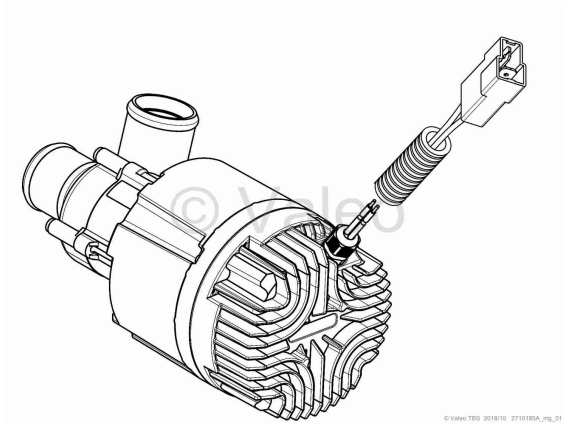

circulating pump U4855.01 AMP 6.3 - ID number 2710185A

Product info	mechanical seal pump 24V -40 to 90 °C short time up to 115 °C, 210 W, 224 mm long ø110mm 6000lh against 0,4 bar with flat plug housing 2-POL.
General info	€ yes mp mg md
Product group ID	80003
Product group	Circulation pumps U4814-49
Weight (gross)	2,3 KG
Usage/Code	NB01 Customs tariff No. 84137059 - Country of Origin: DE
ID number old	—
ID number new	—
Downloads	—